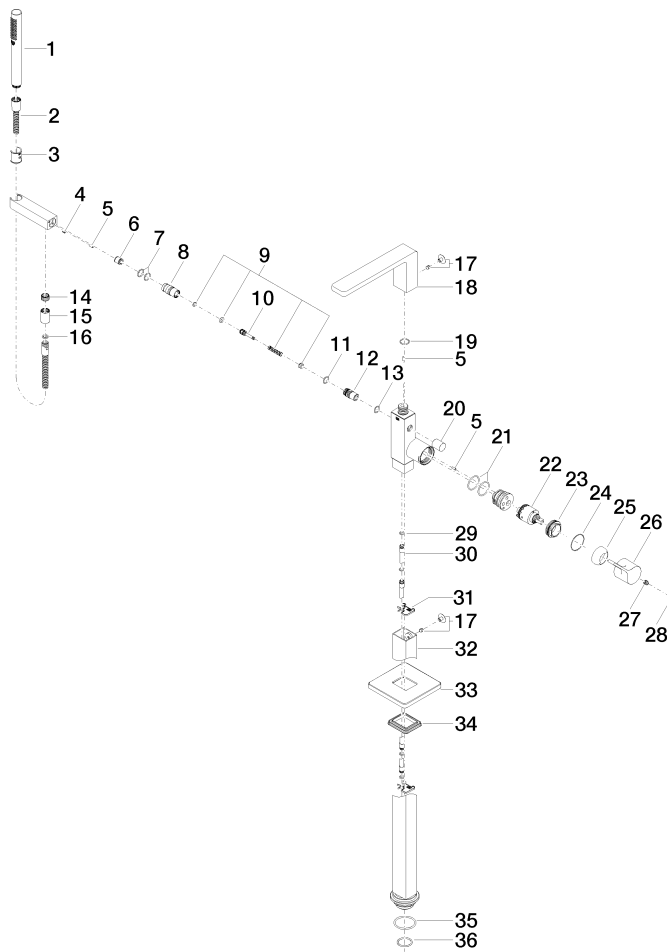

LULU Single-lever bath mixer with stand pipe for free-standing assembly with hand shower set - Chrome

LULU

25 863 710

LULU Single-lever bath mixer with stand pipe for free-standing assembly with hand shower set - Chrome

LULU

25 863 710

Spare parts list

No.	Item Number	Name	Quantity used	Delivery time
1	90 12 11 140 30-00	shower	1	10
2	90 30 02 072 00-00	Metal shower hose 1/2" x 3/8" x 1250 mm - Chrome	1	10
3	09 18 40 118 90	sleeve	1	2
4	09 31 11 058 90	pin	1	2
5	09 31 11 040 90	pin	3	2
6	90 23 01 141 00 90	back-flow preventer	1	2
7	90 14 10 010 00 90	seal	2	2
8	09 24 03 130-00	nipple	1	10
9	90 16 02 023 00 90	spring	1	2
10	09 31 09 094 20-00	pull-rod	1	10
11	90 14 10 055 00 90	seal	1	2
12	09 21 34 080-00	nipple	1	10
13	90 14 10 033 00 90	seal	1	2
14	09 24 03 069 90	nipple	1	2
15	90 21 02 069 00-00	cover	1	10
16	90 14 20 026 00 90	seal	1	2
17	04 31 20 034 00 90	plug	2	2
18	90 11 71 043 00-00	spout	1	10
19	09 14 10 031 90	seal	1	2
20	09 20 71 031-00	handle	1	10
21	09 14 10 148 90	seal	2	2
22	90 15 05 039 00 90	cartridge	1	2
23	09 24 04 298 90	nut	1	2
24	09 14 10 037 90	seal	1	2
25	09 28 30 036-00	cover	1	10
26	09 20 80 022-00	handle	1	10
27	90 31 11 030 00 90	pin	1	2
28	90 31 20 087 00-00	plug	1	10
29	09 14 10 139 90	seal	2	2
30	04 28 22 025 00 90	connection	2	2
31	09 20 93 051 90	holder	2	2
32	04 28 22 024 00-00	pipe	1	10
33	09 27 71 011-00	rosette	1	10
34	09 14 03 107 90	seal	1	2
35	09 14 10 084 90	seal	1	2
36	09 14 10 018 90	seal	1	2