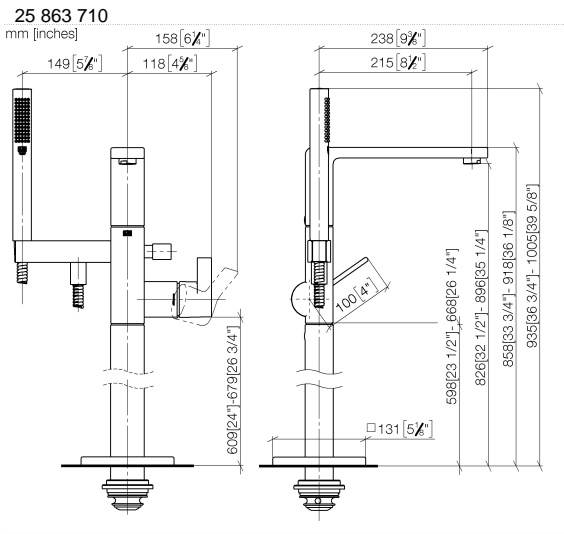

**LULU Single-lever bath mixer with stand pipe for free-standing assembly with hand shower set - Chrome**

LULU

25 863 710

- spout: circular, air-enriched flow
  - max. flow 26.4 l/min at 3 bar flow pressure
  - Hand shower: COMPACT RAIN, max. flow rate 6.8 l/min (at 3 bar)
  - bar-type hand shower with anti-scale system
  - wall bracket
  - automatic bath/shower diverter
  - 215mm projection
  - total height 932 - 1002 mm
  - stand pipe height 598 - 668 mm
  - height up to aerator 825 – 895 mm
  - push-on rosette 131 x 131 mm
  - metal shower hose 1250mm with integrated anti-twist protection
- Intrinsic protection against back flow.**

Chrome

25 863 710-00

Brushed Platinum

25 863 710-06

Intrinsic protection against back flow.

**Required miscellaneous**

- Concealed floor mounting -**
- max. recess depth 150 mm
  - min. recess depth 80 mm

35 945 970 90

Flow rate chart

Certificates

Belgaqua\_19\_77\_27. IAPMO\_4976 (2). WRAS\_2003006. LGA\_29727. Belgaqua\_24-003-27\_1.

LULU Single-lever bath mixer with stand pipe for free-standing assembly with hand shower set - Chrome