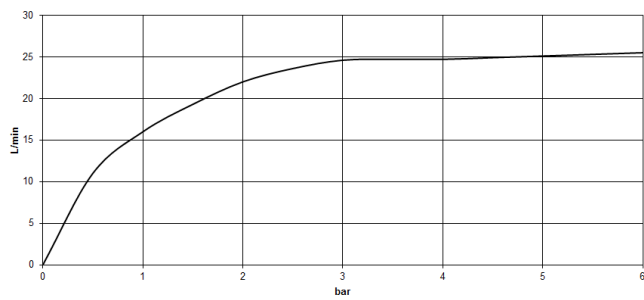

**LULU Single-lever bath mixer with stand pipe for free-standing assembly with hand shower set - Chrome**

LULU

25 863 710

- spout: circular, air-enriched flow
  - max. flow 26.4 l/min at 3 bar flow pressure
  - Hand shower: COMPACT RAIN, max. flow rate 6.8 l/min (at 3 bar)
  - bar-type hand shower with anti-scale system
  - wall bracket
  - automatic bath/shower diverter
  - 215mm projection
  - total height 932 - 1002 mm
  - stand pipe height 598 - 668 mm
  - height up to aerator 825 – 895 mm
  - push-on rosette 131 x 131 mm
  - metal shower hose 1250mm with integrated anti-twist protection
- Intrinsic protection against back flow.**

Flow rate chart

Certificates

Belgaqua\_19\_77\_27. IAPMO\_4976 (2). WRAS\_2003006. LGA\_29727. Belgaqua\_24-003-27\_1.

LULU Single-lever bath mixer with stand pipe for free-standing assembly with hand shower set - Chrome